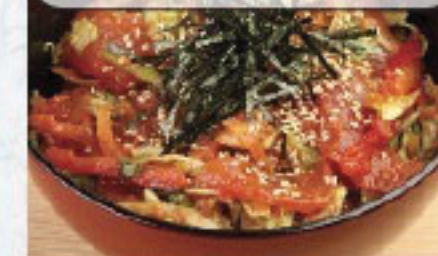

To Go Available

8. Tekka-Don
Fresh Tuna
鉄火井 **\$12.95**

To Go Available

9. Salmon-Don
Fresh Salmon
サーモン井 **\$12.95**

To Go Available

10. Spicy Tuna-Don
スパイシーツナ井 **\$12.95**

To Go Available

11. Seafood Mix-Don
Tuna, Ground Tuna, Salmon
海鮮井 **\$12.95**

COMBINATION SET

16. Mini Ten-Don & Soba Noodle Set
ミニ天井とおそばのセット **\$12.75**

17. Mini Katsu-Don & Soba Noodle Set
ミニかつ井とおそばのセット **\$12.75**

18. Tempura Set
served with steamed rice, miso soup, tofu, Japanese pickles, and vegetables
天ぷら定食 **\$11.95**