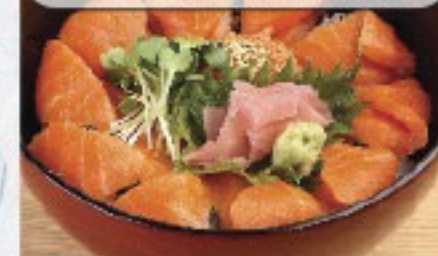

9. Salmon-Don
Fresh Salmon
サーモン井 **$12.95**

To Go Available